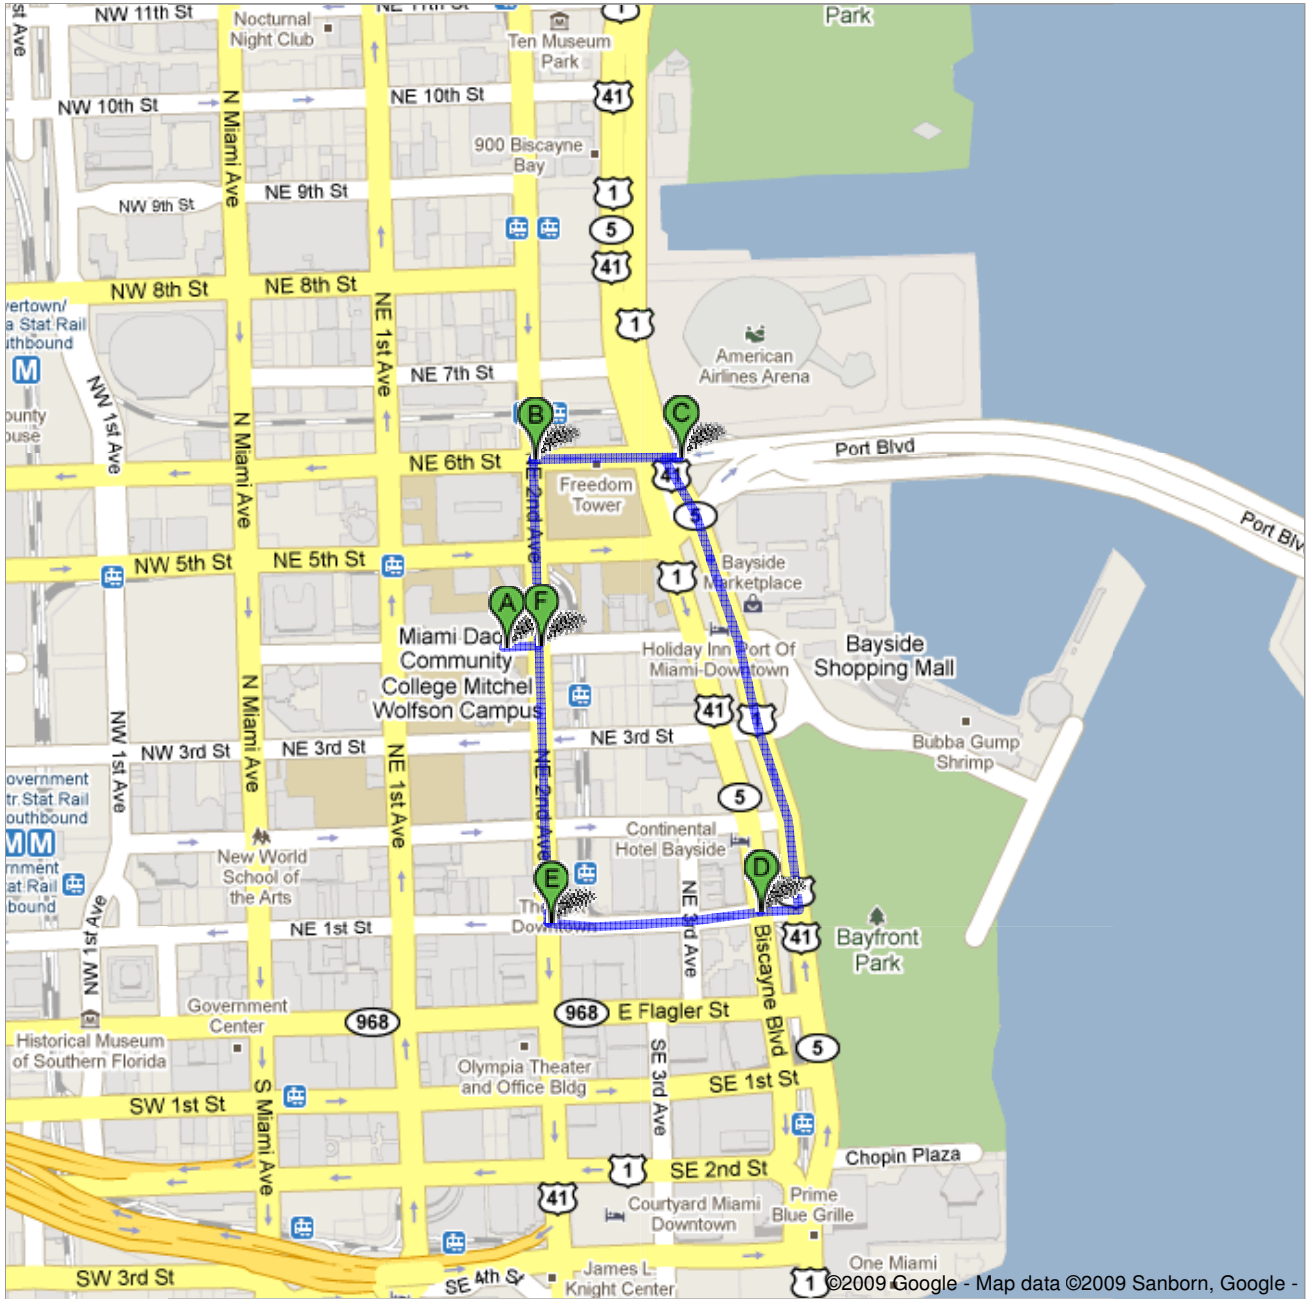

Directions to NE 2nd Ave & NE 4th St, Miami, FL 33132

1.0 mi – about 20 mins

Moderate distance walking route, view of Bayside & Bay Front Park.

Walking directions are in beta.
Use caution – This route may be missing sidewalks or pedestrian paths.

3. Head **east** on **NE 6th St/Port Blvd** toward **Biscayne Blvd**
About 2 mins

go 0.1 mi
total 0.1 mi

Total: **0.1 mi** – about **2 mins**

C NE 6th St/Port Blvd

total 0.0 mi

4. Head **west** on **NE 6th St/Port Blvd** toward **Biscayne Blvd**

total 0.0 mi

7. Head **west** on **NE 1st St** toward **NE 3rd Ave**
About 3 mins

go 0.2 mi
total 0.2 mi

Total: **0.2 mi** – about **3 mins**

NE 2nd Ave & NE 1st St, Miami, FL 33132

total 0.0 mi

8. Head **north** on **NE 2nd Ave** toward **NE 3rd St**
About 4 mins

go 0.2 mi
total 0.2 mi

Total: **0.2 mi** – about **3 mins**

NE 2nd Ave & NE 4th St, Miami, FL 33132

These directions are for planning purposes only. You may find that construction projects, traffic, weather, or other events may cause conditions to differ from the map results, and you should plan your route accordingly. You must obey all signs or notices regarding your route.